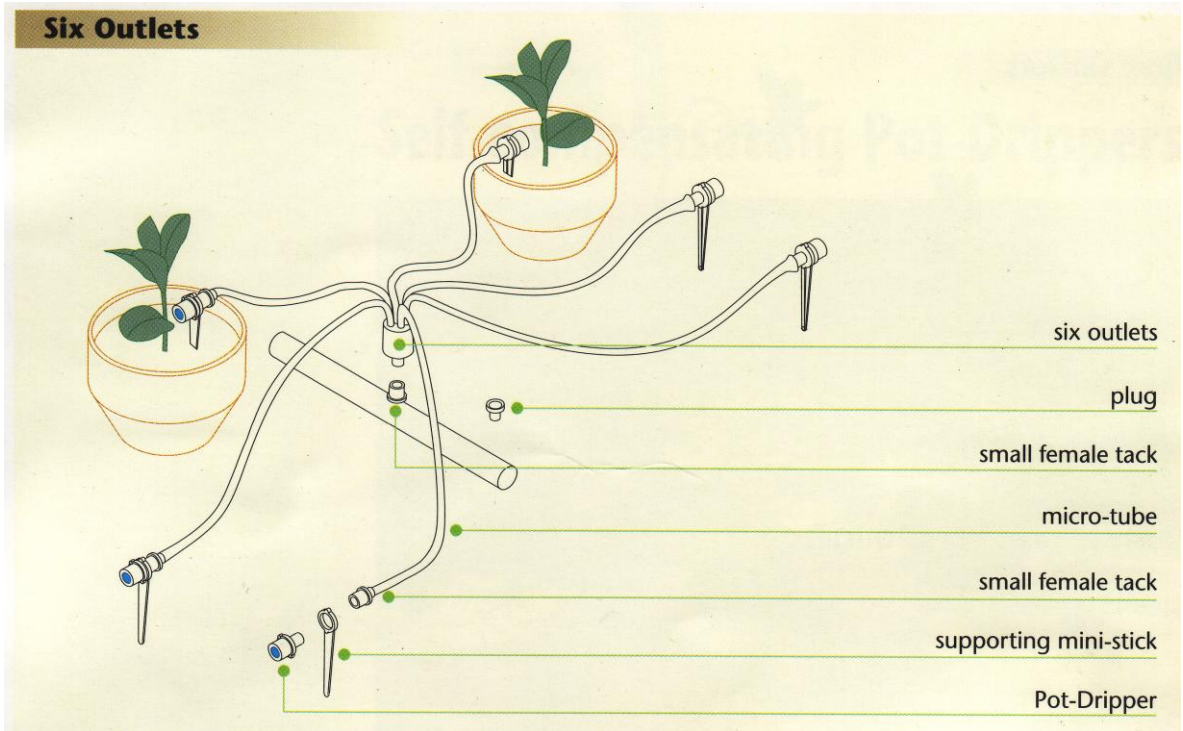

ILLUSTRATIONS OF APPLICATIONS

For more products and catalog, visit our website: www.rain-tal.com