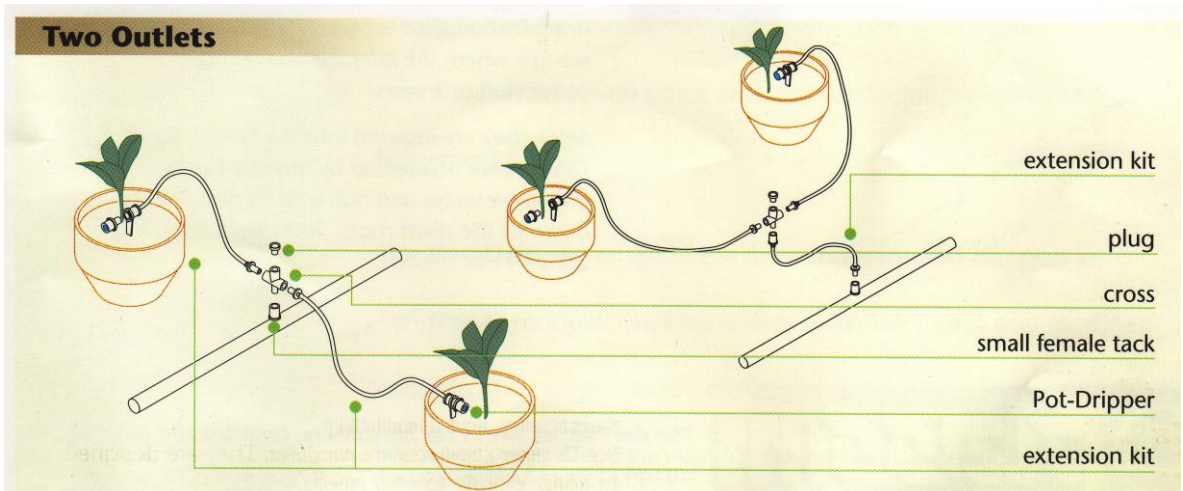

ILLUSTRATIONS OF APPLICATIONS

For more products and catalog, visit our website: www.rain-tal.com