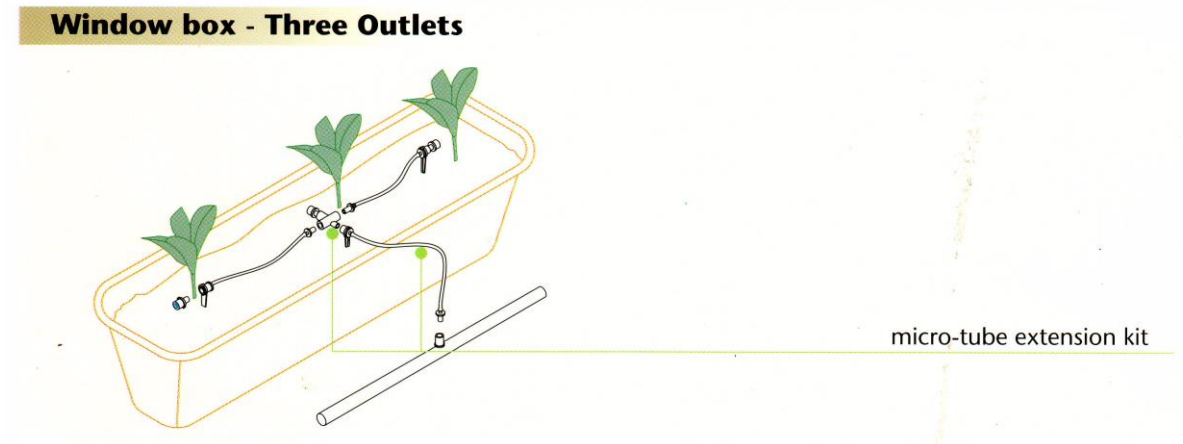

ILLUSTRATIONS OF APPLICATIONS

For more products and catalog, visit our website: www.rain-tal.com