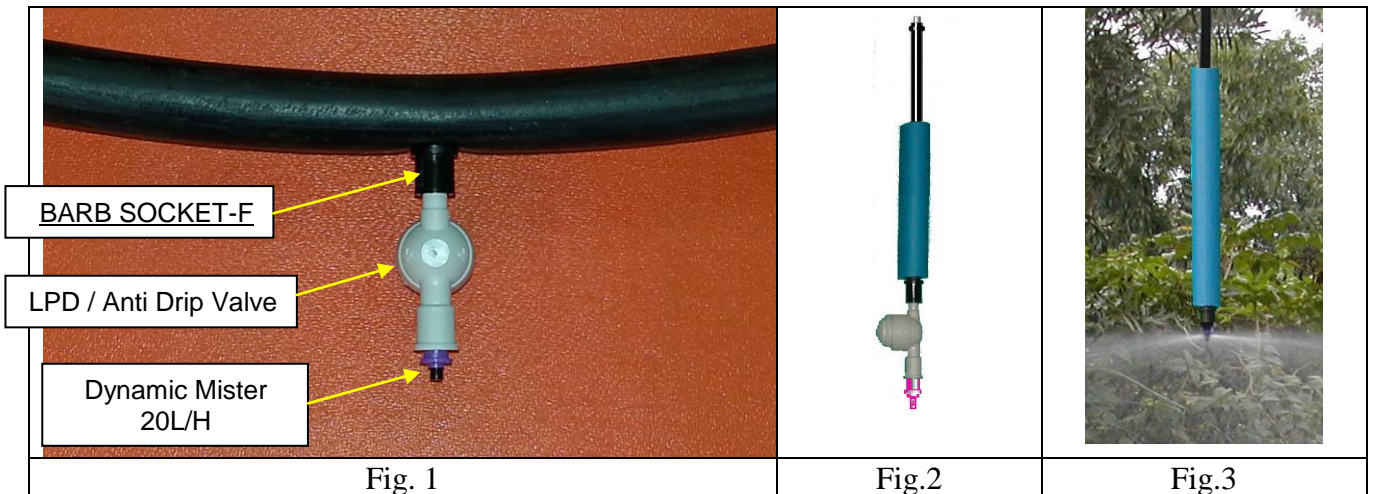

DYNAMIC MISTER – A UNIQUE VIBRATORY MIST GENERATOR

This product generates a uniform circular pattern of "Droplet Free" mist, very effective for germination in nurseries. It is a mini mist generator that was designed with a center pin free to locate itself in the middle of the nozzle and to vibrate by the water flow, this constant vibration prevents clogging by dirt or lime sediments in the nozzle.

The complete UD dynamic mister set shown in the right picture includes Leak Prevention Device ("LPD"), Mini-valve and Stabilizer.

Main Features:

- **Small Discharge Rate, 20 L/Hr = 5 GPH.**
- **Even Distribution of Droplets.**
- **Large Spacing (see table below).**
- **Operating Pressure: 2 to 4 Bars = 30 to 60 PSI. .**

Pressure: 3 Bar. Placement: 1m above ground.

INSTALLATION TIPS

In UD position the Dynamic Mister is mostly installed with Leak Prevention Device ("LPD") to prevent drops from the supply tube after pressure shut down. LPDs are available for threshold pressures 1.5 bar and 2.0 bar. The unit can be inserted directly into the supply line (Figure 1) or used in complete hanging set that includes the blue stabilizer (Figure 2) or a hanging set without LPD (Figure 3). All the connectors are our 6 mm conical "plug & play" type which allows more combinations such as adding a Mini-Valve as shown in the photo on the first page.

The Dynamic Mister is made with a fine center pin that should be inserted very gently not to bend it with your fingers (see Figure 4 below). For quantity orders we offer an insertion tool (see Figure 5) and for small quantity an extension adapter that enables better fingers holding is recommended ((see Figure 6). Complete UD sets are packed with the Dynamic Mister un-installed (in separate bag) to prevent any shipping damage.