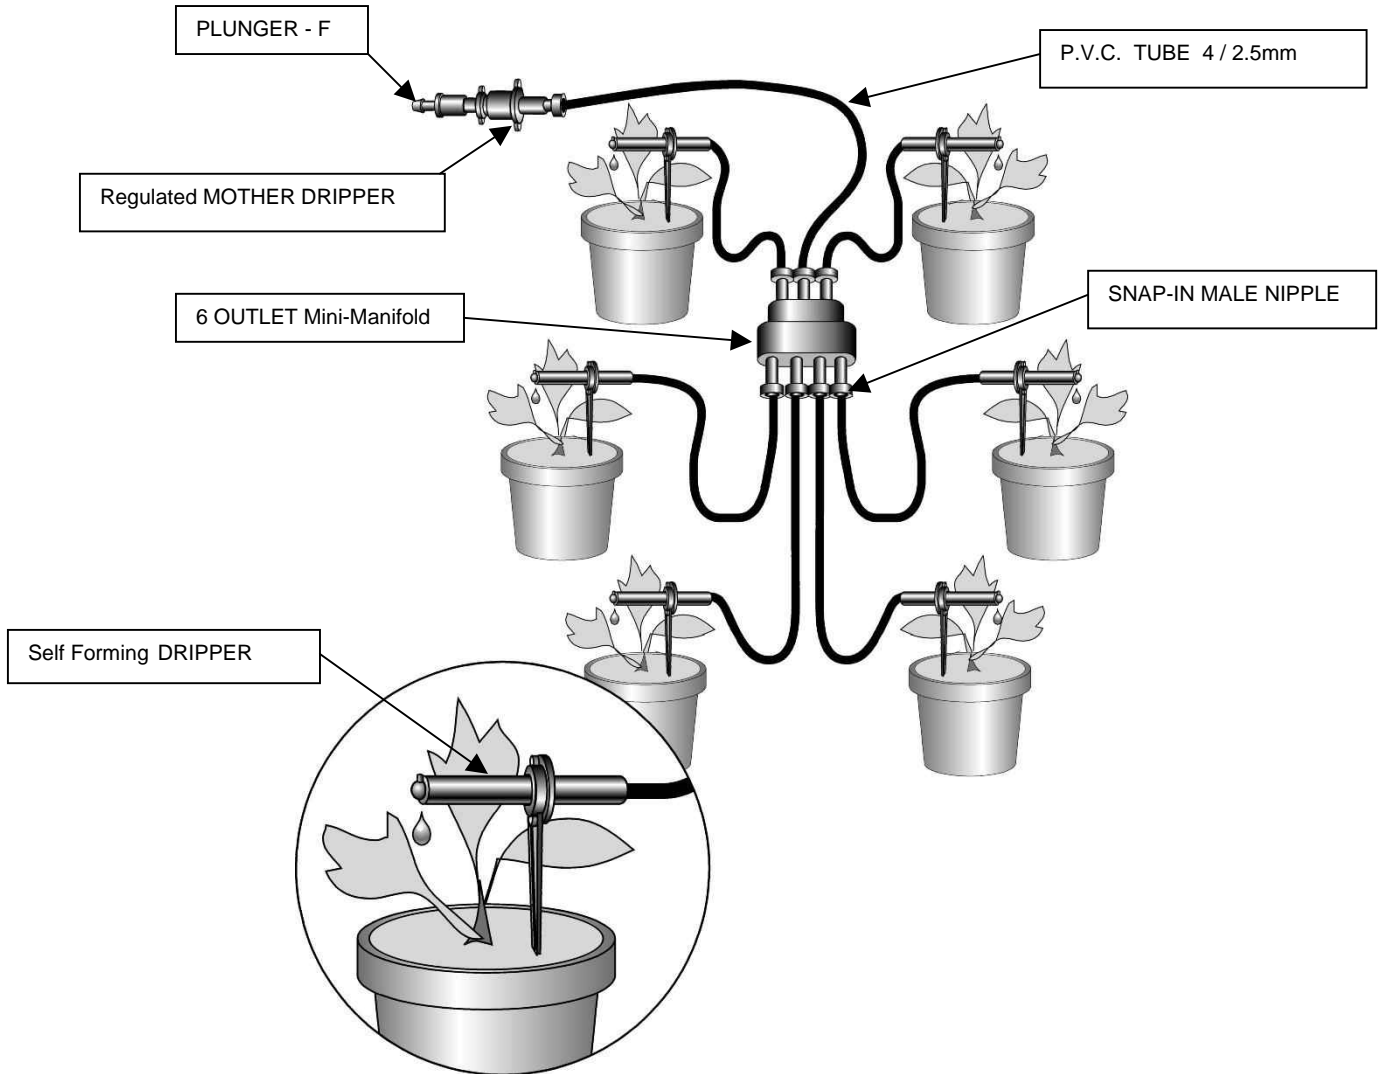

A MICRO-DRIP SYSTEM FOR POTS IN PRESSURE WATER SYSTEM

The set of Multi-Outlet Self Forming Micro-Drippers

For more products and catalog, visit our website: www.ein-tal.com

MULTI-OUTLET SELF-FORMING MICRO-DRIP SET FOR SMALL POTS

APPLICATION IN PRESSURE WATER SYSTEM AND EXPLANATION OF PARTS

Discharge Options:

	Discharge Per Pot, L/hr	
	4 Outlets	6 Outlets
Mother Dripper		
2 L/hr (Black)	0.5	0.33
4 L/hr (Blue)	1	0.66

For more products and catalog, visit our website: www.ein-tal.com