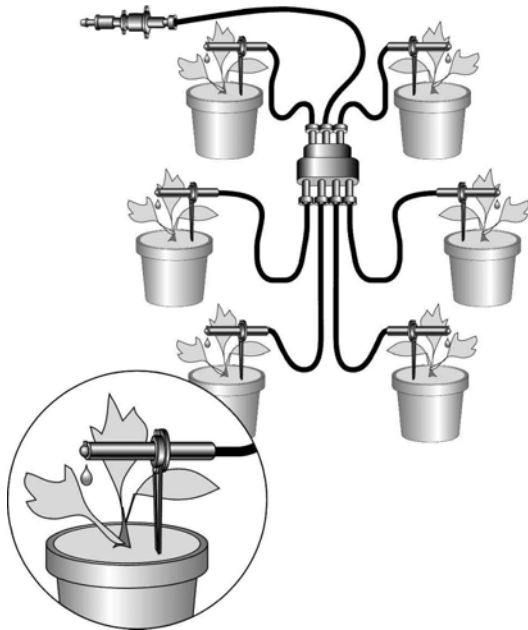

A MICRO-DRIP SYSTEM FOR POTS IN PRESSURE WATER SYSTEM

The set of Multi-Outlet Self Forming Micro-Drippers

For more products and catalog, visit our website: www.ein-tal.com

MULTI-OUTLET SELF-FORMING MICRO-DRIP SET FOR SMALL POTS

APPLICATION IN PRESSURE WATER SYSTEM AND EXPLANATION OF PARTS

Discharge Options:

	Discharge Per Pot, L/hr	
	4 Outlets	6 Outlets
Mother Dripper		
2 L/hr (Black)	0.5	0.33
4 L/hr (Blue)	1	0.66

For more products and catalog, visit our website: www.ein-tal.com