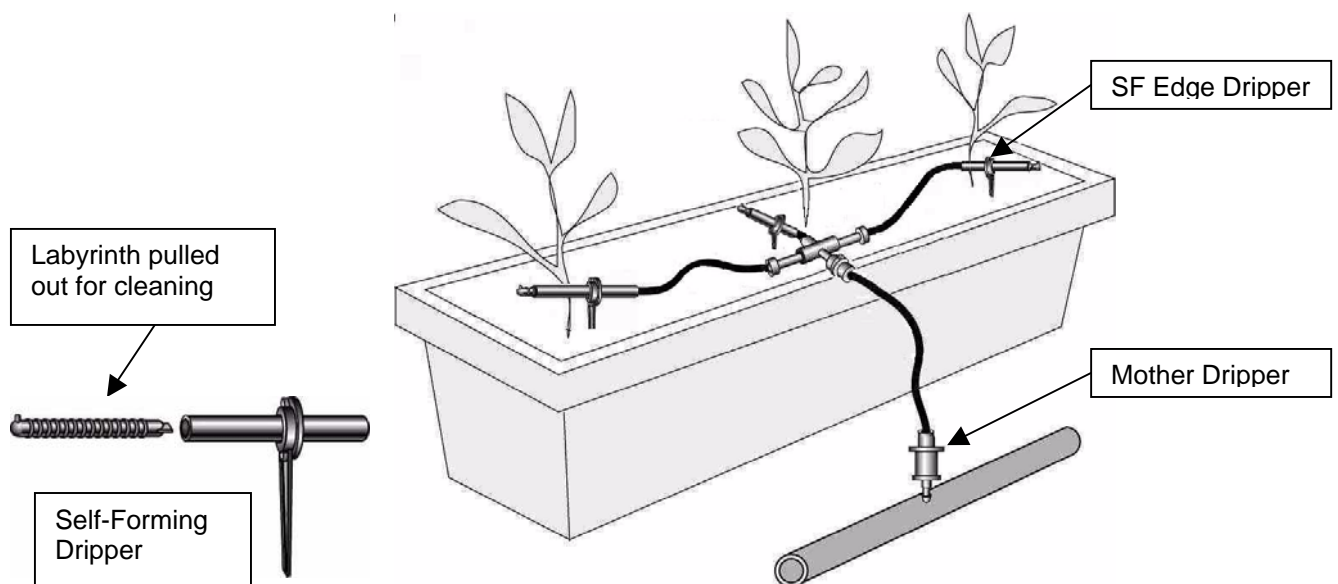

## Multi-Outlet Drip kit for Window Pots

- Kits are available either for direct connection to a water tap (picture above), or for plunging into a PE tube (illustration below).
- **Water Saving:** The water flow from a regulated mother dripper split equally among few edge drippers. Kits available with 2L/h or 4L/h mother drippers.
- Kits are available for different lengths of window pots: 60cm (3 edge drippers), 80cm (4 edge drippers) and 100cm (5 edge drippers).
- The edge drippers are Self-Forming drippers which allow easy pull out of the inner labyrinth for cleaning.