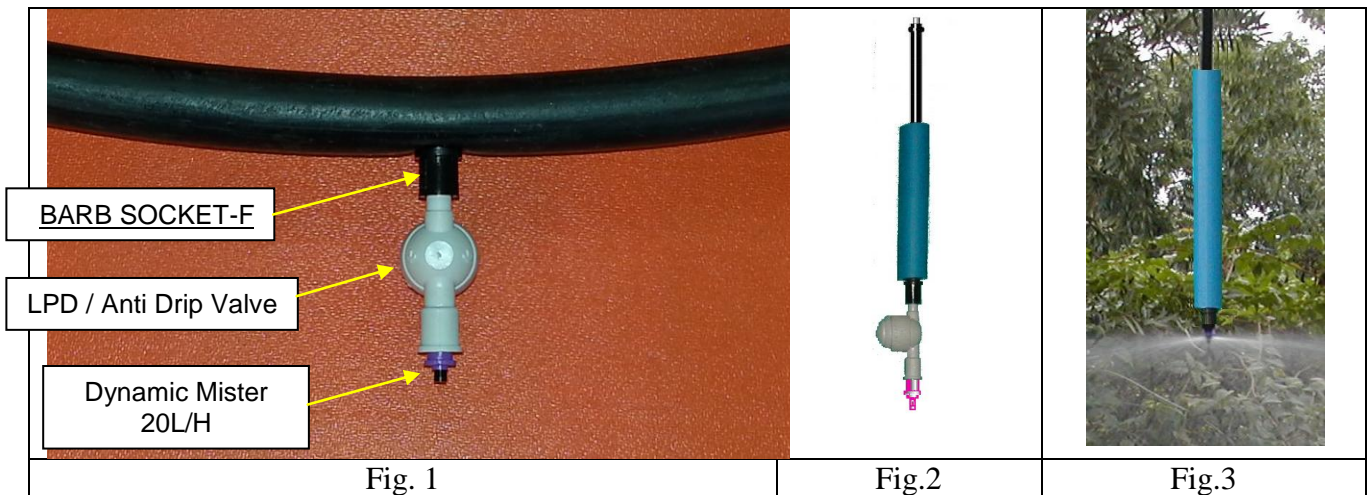

DYNAMIC MISTER – A UNIQUE VIBRATORY MIST GENERATOR

This product generates a uniform circular pattern of "Droplet Free" mist, very effective for germination in nurseries. It is a mini mist generator that was designed with a center pin free to locate itself in the middle of the nozzle and to vibrate by the water flow, this constant vibration prevents clogging by dirt or lime sediments in the nozzle.

The complete UD dynamic mister set shown in the right picture includes Leak Prevention Device ("LPD"), Mini-valve and Stabilizer.

Main Features:

- **Small Discharge Rate, 20 L/Hr = 5 GPH.**
- **Even Distribution of Droplets.**
- **Large Spacing (see table below).**
- **Operating Pressure: 2 to 4 Bars = 30 to 60 PSI. .**

Pressure: 3 Bar. Placement: 1m above ground.

INSTALLATION TIPS

In UD position the Dynamic Mister is mostly installed with Leak Prevention Device ("LPD") to prevent drops from the supply tube after pressure shut down. LPDs are available for threshold pressures 1.5 bar and 2.0 bar. The unit can be inserted directly into the supply line (Figure 1) or used in complete hanging set that includes the blue stabilizer (Figure 2) or a hanging set without LPD (Figure 3). All the connectors are our 6 mm conical "plug & play" type which allows more combinations such as adding a Mini-Valve as shown in the photo on the first page.

The Dynamic Mister is made with a fine center pin that should be inserted very gently not to bend it with your fingers (see Figure 4 below). For quantity orders we offer an insertion tool (see Figure 5) and for small quantity an extension adapter that enables better fingers holding is recommended ((see Figure 6). Complete UD sets are packed with the Dynamic Mister un-installed (in separate bag) to prevent any shipping damage.