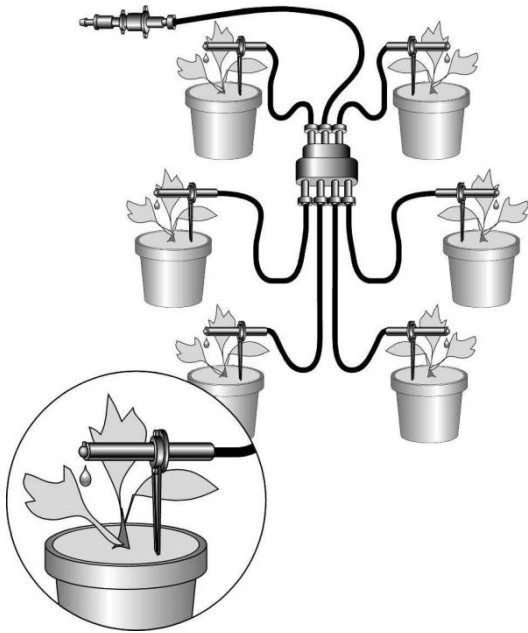

SETS OF MULTI-OUTLET MICRO-DRIP FOR POTS IN NURSERIES

Using Self Forming Micro-Drippers at the outlets end points

For more products and catalog, visit our website: www.rain-tal.com

APPLICATION IN PRESSURE WATER SUPPLY USING A MOTHER DRIPPER

Discharge Options:

Mother Dripper	Discharge Per Pot, L/hr	
	4 Outlets	6 Outlets
2 L/hr (Black)	0.5	0.33
4 L/hr (Blue)	1	0.66

For more products and catalog, visit our website: www.rain-tal.com