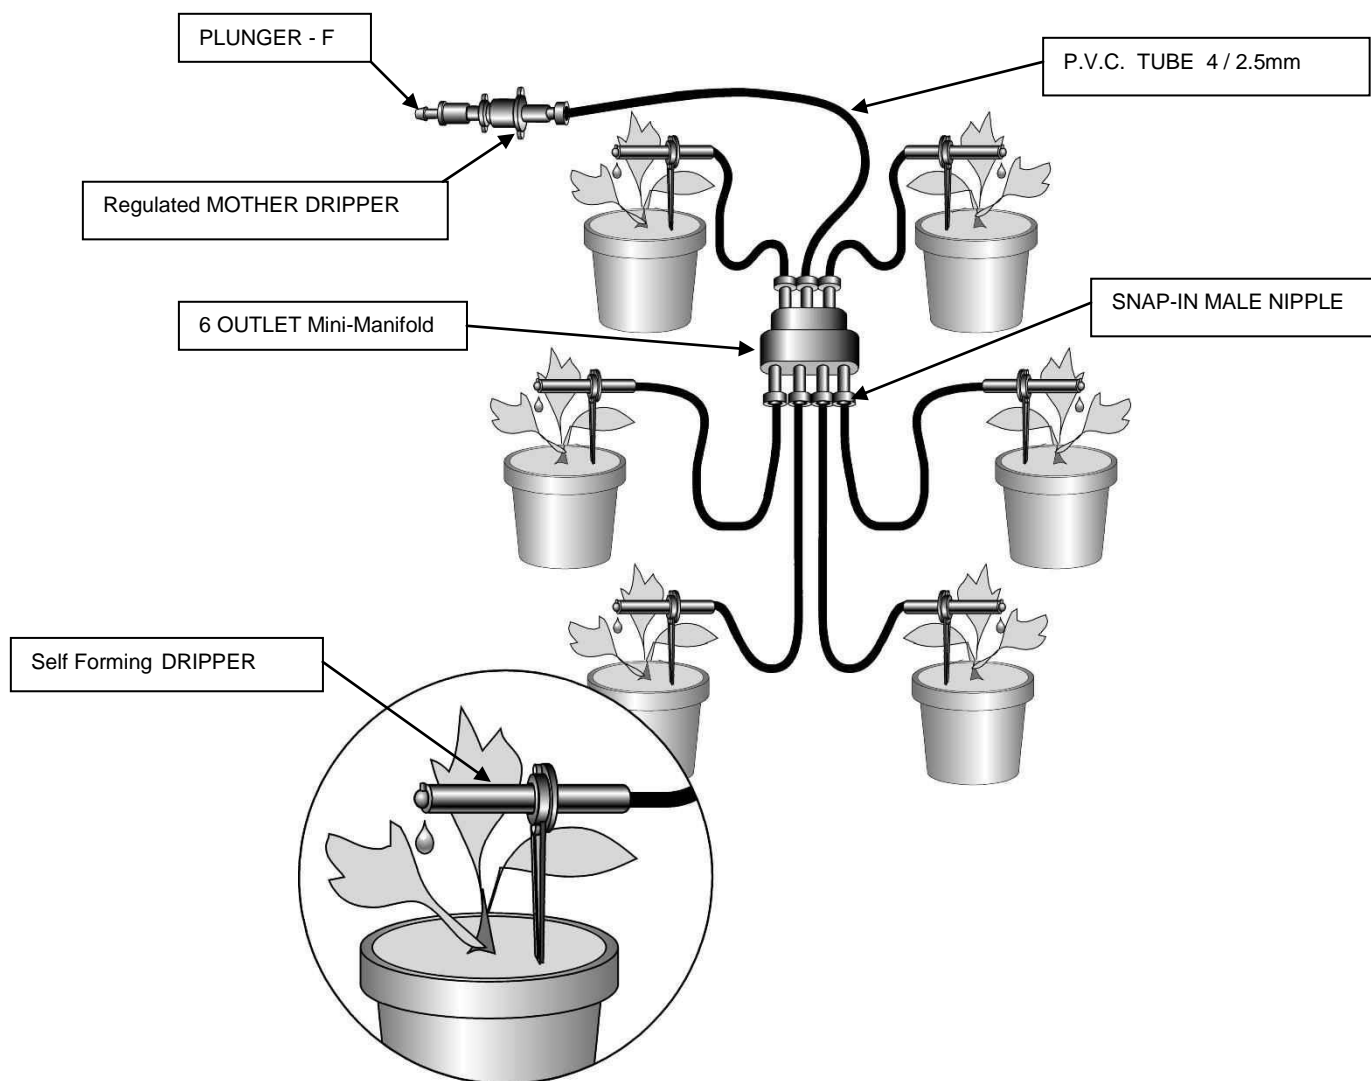

SETS OF MULTI-OUTLET MICRO-DRIP FOR POTS IN NURSERIES

Using Self Forming Micro-Drippers at the outlets end points

For more products and catalog, visit our website: www.rain-tal.com

APPLICATION IN PRESSURE WATER SUPPLY USING A MOTHER DRIPPER

Discharge Options:

Mother Dripper	Discharge Per Pot, L/hr	
	4 Outlets	6 Outlets
2 L/hr (Black)	0.5	0.33
4 L/hr (Blue)	1	0.66

For more products and catalog, visit our website: www.rain-tal.com