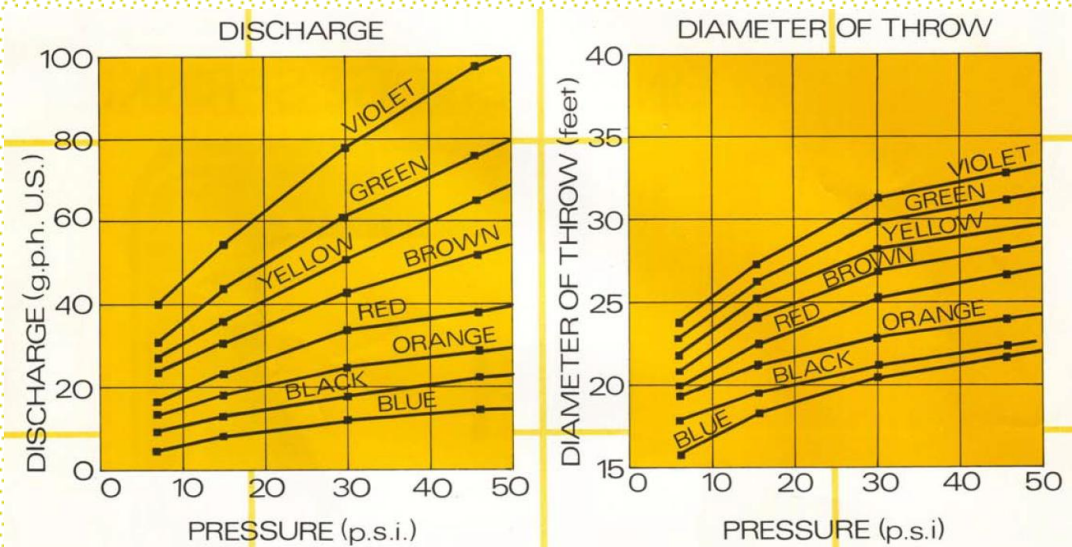

Original Ein-Tal Bridge Turbo Sprinkler, Color Coded Nozzle

- Simple and Robust Product.
- Available with nozzles from 40 L/H to 200 L/H, respective wetting diameters from 6m to 8.5m.

NOZZLE COLOR CODE	ORIFICE (INCH)	DISCHARGE at 15 ps.i. (g.p.h. U.S.)	DIAMETER OF * THROW at 15 ps.i. (feet)
BLUE	0.035	74	17.8
BLACK	0.046	132	19.8
ORANGE	0.052	172	21.5
RED	0.060	226	24.0
BROWN	0.069	298	24.8
YELLOW	0.077	370	25.0
GREEN	0.084	450	25.0
VIOLET	0.094	555	26.4

* Mounted on 10" stake